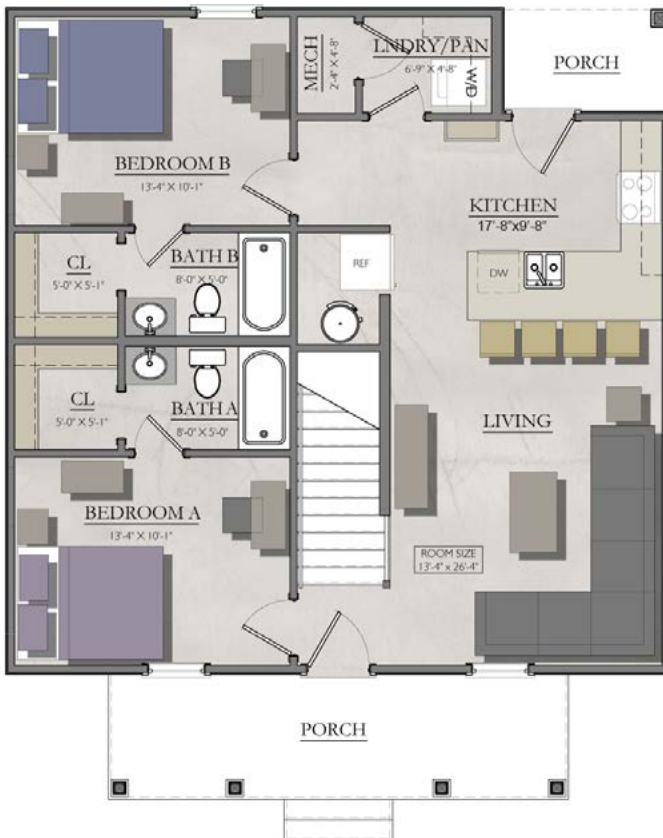

FOUR BEDROOM COTTAGES

Upper Level

Lower Level

Windows & porches vary per elevation

1554 total square feet per unit