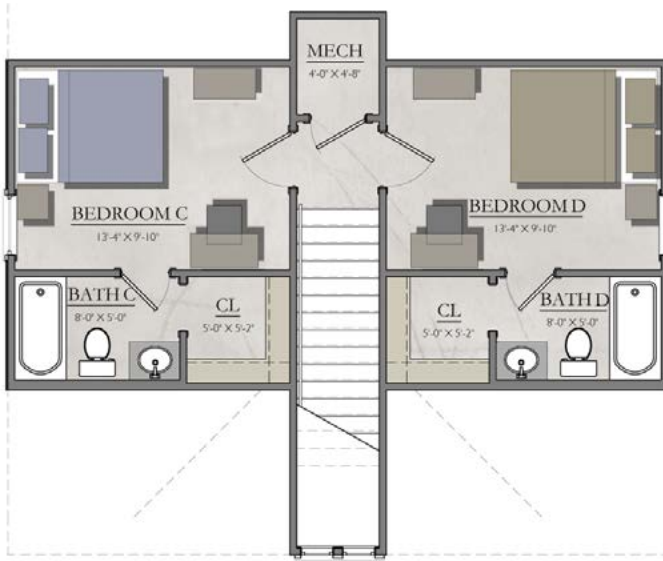

FOUR BEDROOM COTTAGES

Upper Level

Lower Level

Windows & porches vary per elevation

1554 total square feet per unit